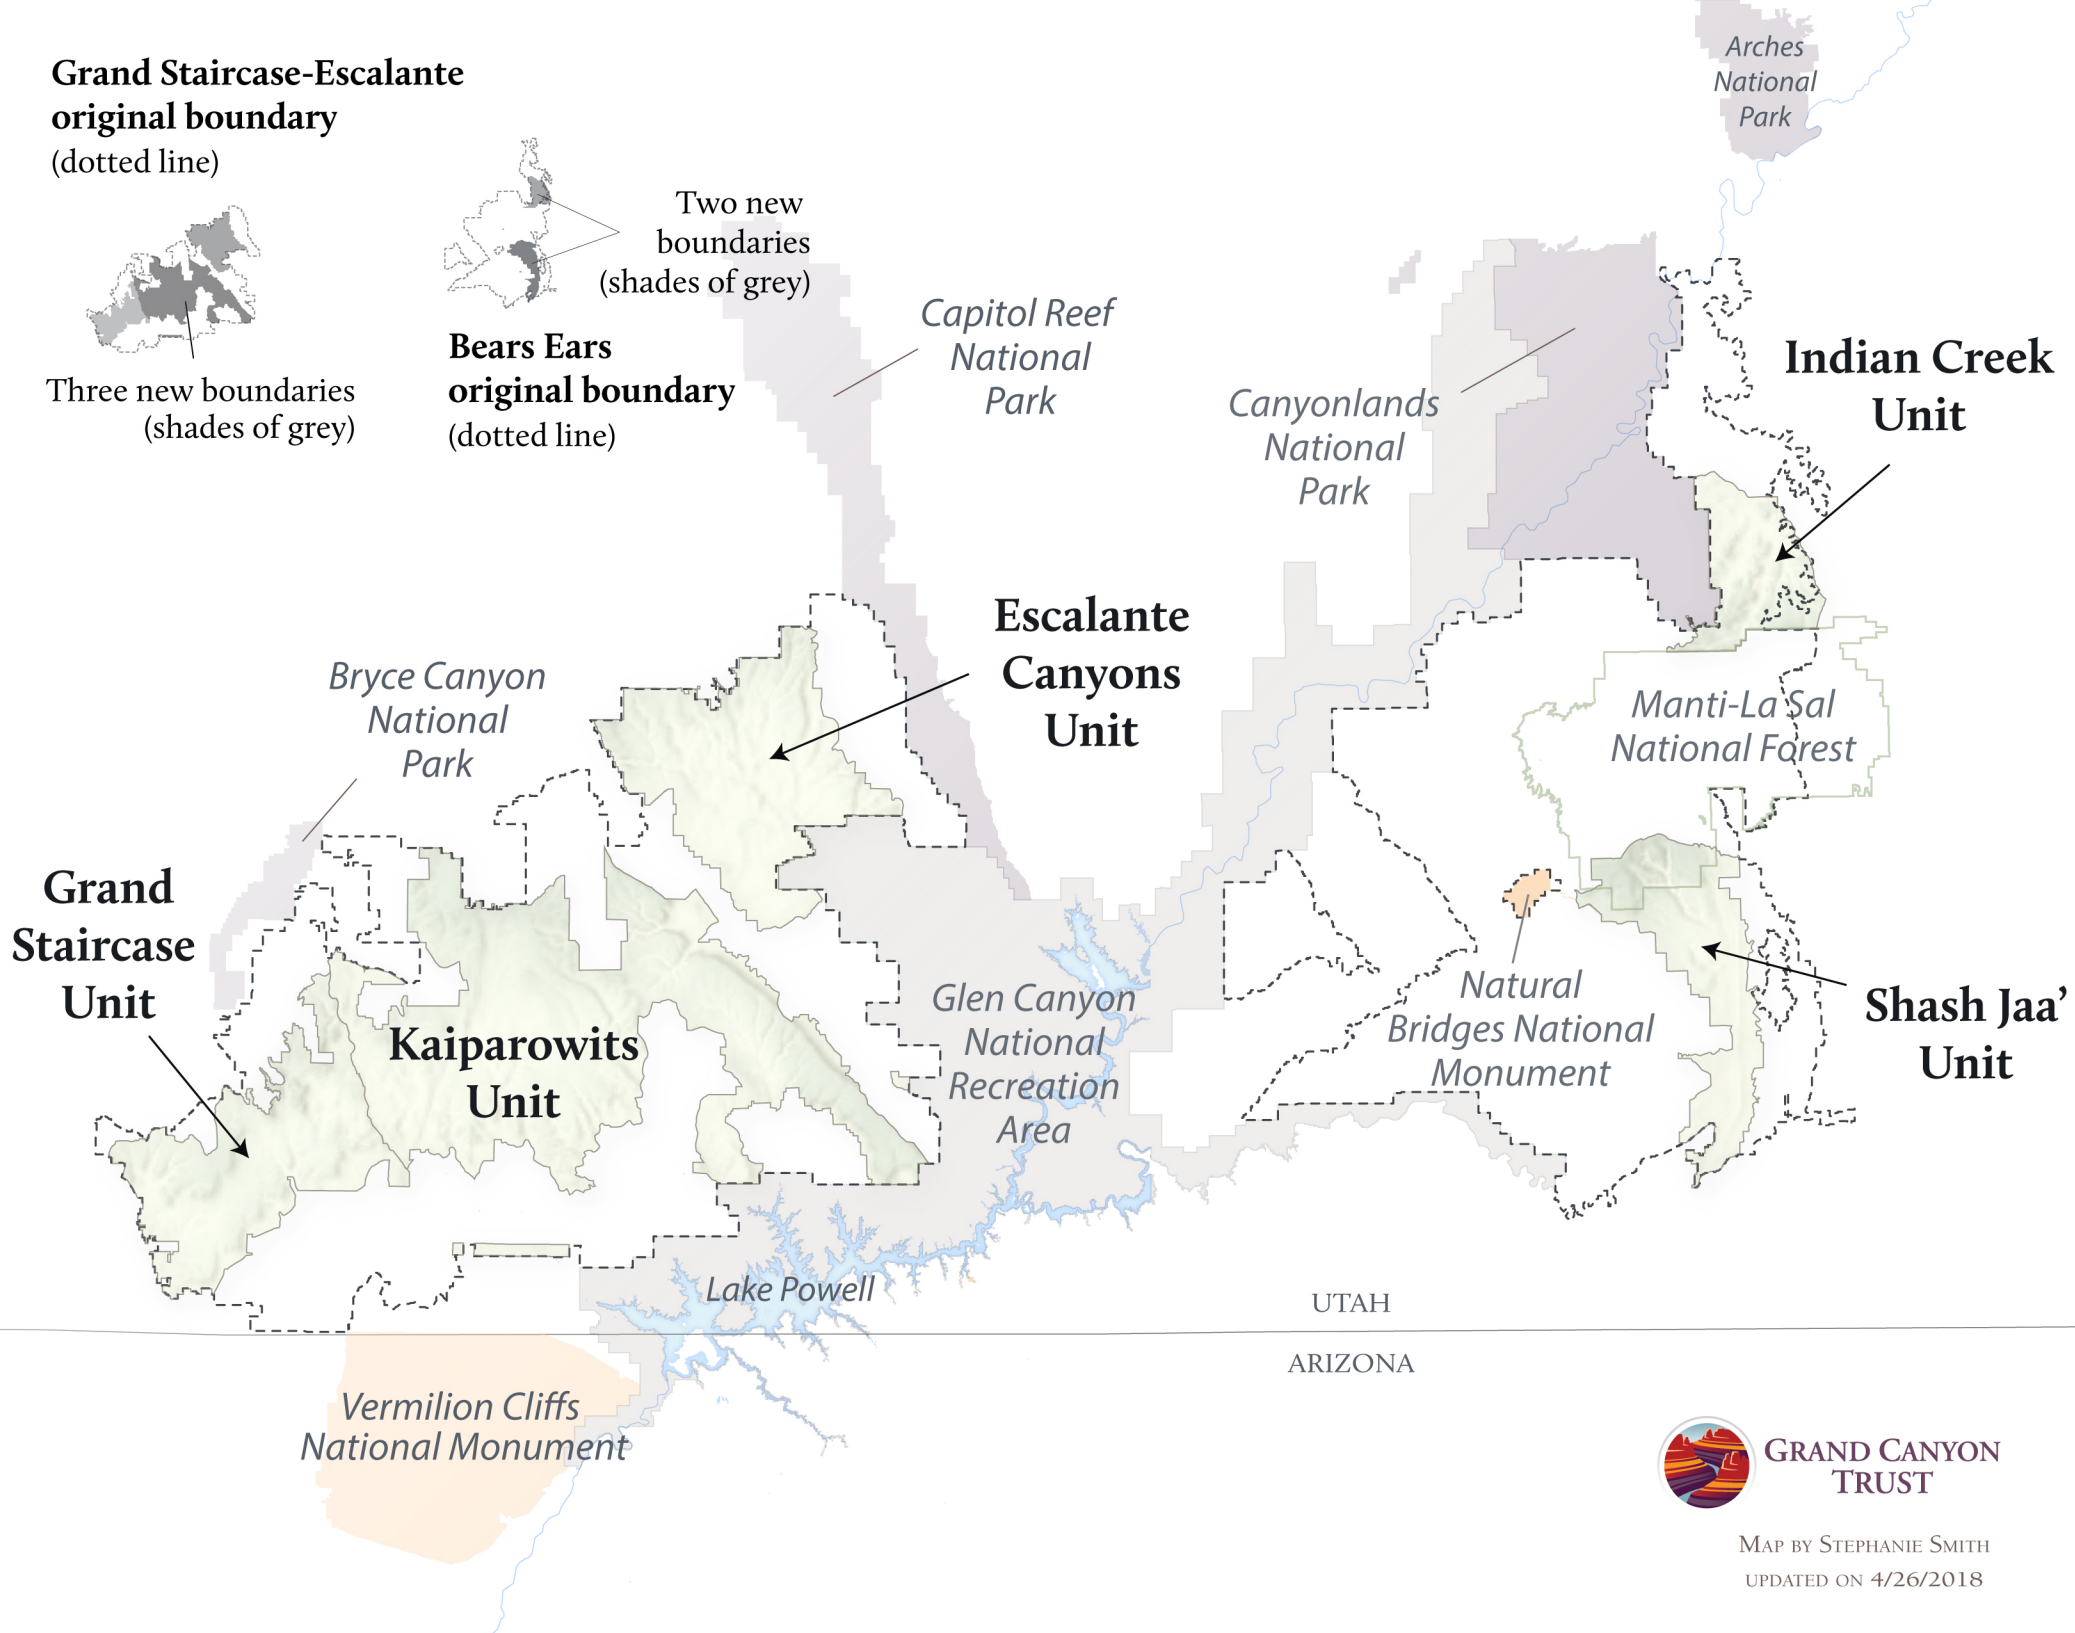

**Grand Staircase-Escalante
original boundary**
(dotted line)

Three new boundaries
(shades of grey)

Two new
boundaries
(shades of grey)

**Bears Ears
original boundary**
(dotted line)

UTAH
ARIZONA

**GRAND CANYON
TRUST**

MAP BY STEPHANIE SMITH
UPDATED ON 4/26/2018