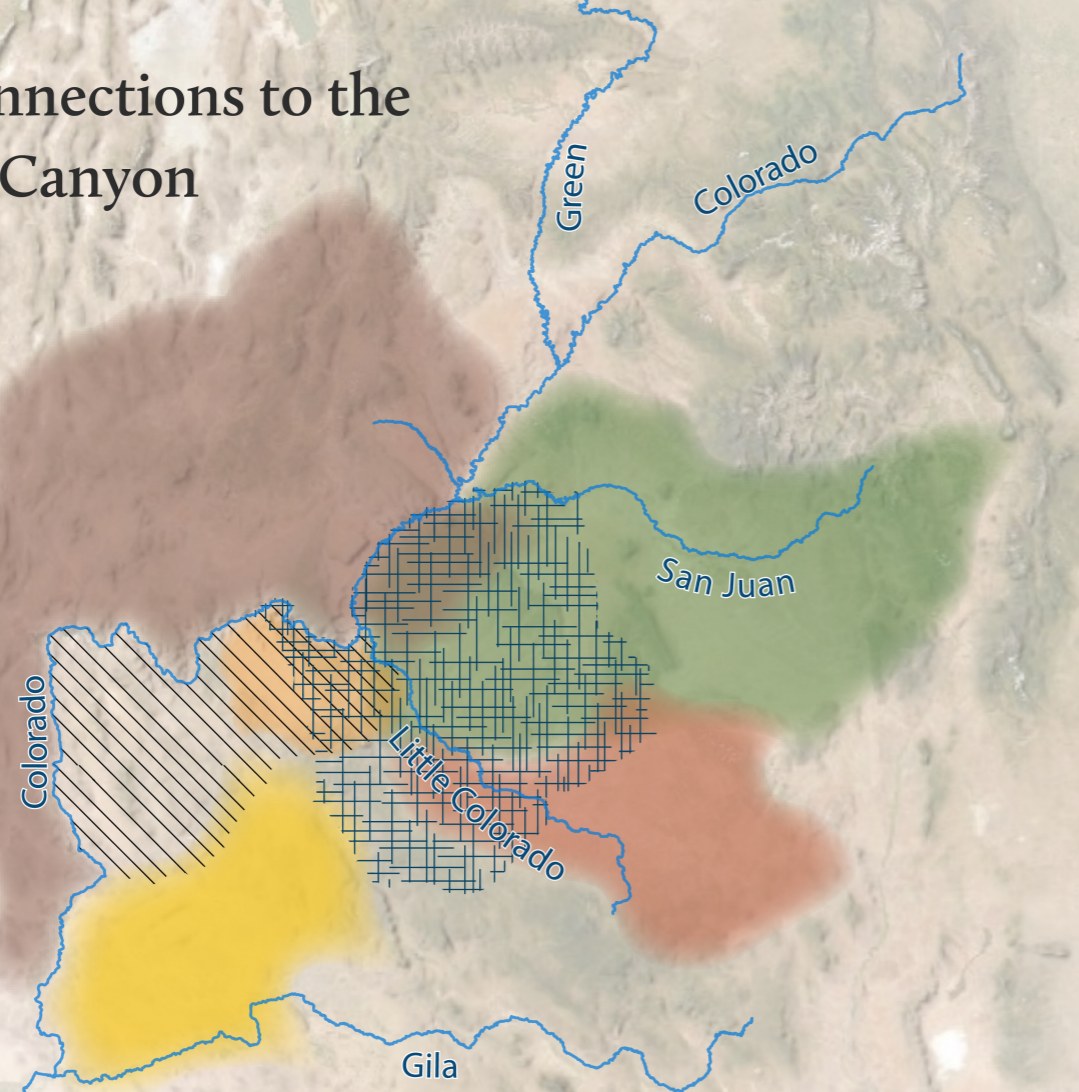

# Traditional Connections to the Grand Canyon

**GRAND CANYON TRUST**  
MAP BY STEPHANIE SMITH

- Southern Paiute
- ▨ Hualapai
- Havasupai
- Yavapai-Apache
- ▩ Hopi
- Zuni
- Diné (Navajo)

This map displays ancestral areas associated with certain tribes, as reflected by past archaeological and ethno-historic research. Where possible, these areas have been created based upon tribal knowledge and resources, but are provisional and have the inherent limitation of imposing lines on a fluid and evolving reality.